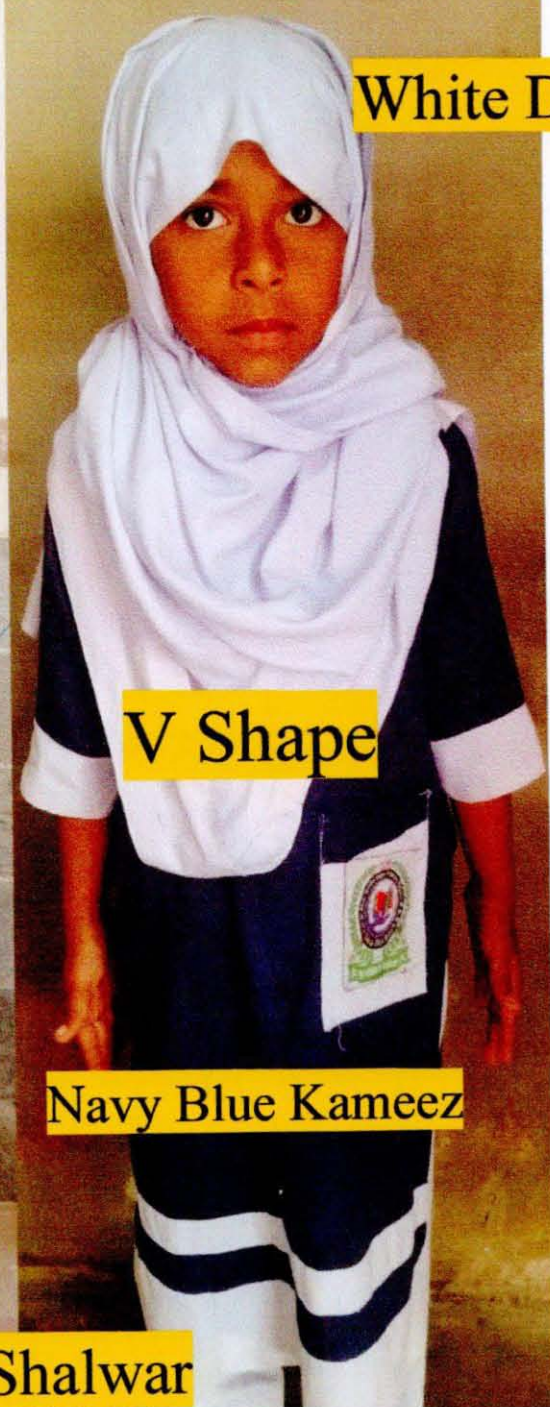

Girl's uniform should be completely same as shown in picture